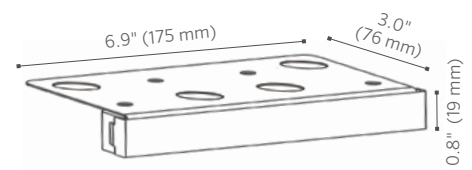

Quick Facts

- Midgrade brass construction
- Corrosion-resistant design
- Attractive antique bronze finish
- Integrated LED
- Input voltage: 10-15V

C-LL Ledge Light SPECIFICATIONS

Output	Integrated LED
Total Lumens	151
Input Voltage	10 to 15V
Input Power (W)	4.0
VA	4.2
Efficacy (Lumens/Watt)	37
Color Rendering Index (CRI)	80+
Center Beam Candlepower	--
Dimming	PWM, Phase
RGBW Available	No
Luxor Compatibility	
Default	--
ZD Option	--
ZDC Option	--
Minimum Rated Life (L70)	33,000 Hrs

Materials

Die-cast midgrade brass housing with stainless steel mounting brackets

Wiring

18 AWG (1 mm); SVT; 220°F (105°C); 300V; 10' (3 m) length

Weight

2 lbs. (0.9 kg)

Ambient Operating Temperature

-30°F to 140°F (-34°F to 60°F)